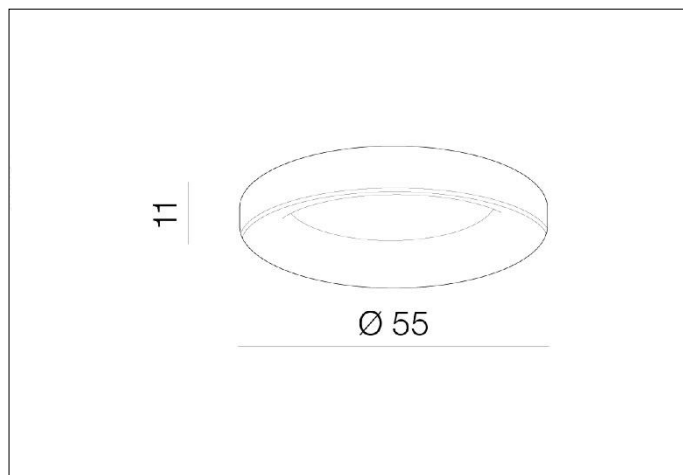

Azzardo[®]
LIGHTING

SOVANA TOP 55 SMART BK
AZ3549, EAN 5901238435495

Dimensions height / width / length [cm]

Product	11 x 55 x N/A
Mounting inlet:	N/A x N/A x N/A
Ceiling base:	3 x 48,5 x N/A
Shades	8 x 55 x N/A

Shipping info height / width / length [cm]

BOX 1:	12 x 67 x 68
BOX 2:	N/A x N/A x N/A
BOX 3:	N/A x N/A x N/A
Net weight [kg]	4,2
Gross weight [kg]	4,65

Energy efficiency

Azzardo Sp. z o.o.
ul. Strzeszyńska 33 60-479 Poznań,
NIP: 929-185-75-07

www.azzardolighting.com

Product Specifications

Line	SMART
Type	Top
Type of track	N/A
Color	Black
Material	Aluminium / PVC
Light source	1
Type of socket	LED INTEGRATED
Lumens	2750
Kelvins	2700 ~ 6500
Beam angle	-
Dimmable	YES
CCT	YES
RGB	N/A
RA	-
App remote control	YES
Remote control	N/A
Voltage	230 V
Power	50 W
Switch location	N/A
Protection class	IP20
Tilt	N/A
Rotation	N/A